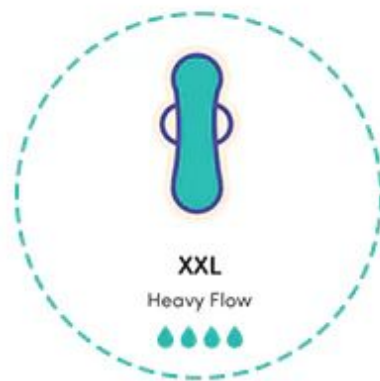

## Find the Right Fit for Your Cycle

Bliss Natural offers various sizes which vary in length and flow capacity of pads giving a secure and comfortable experience.

Bliss<sup>®</sup>  
natural

Certified for Comfort and Confidence.